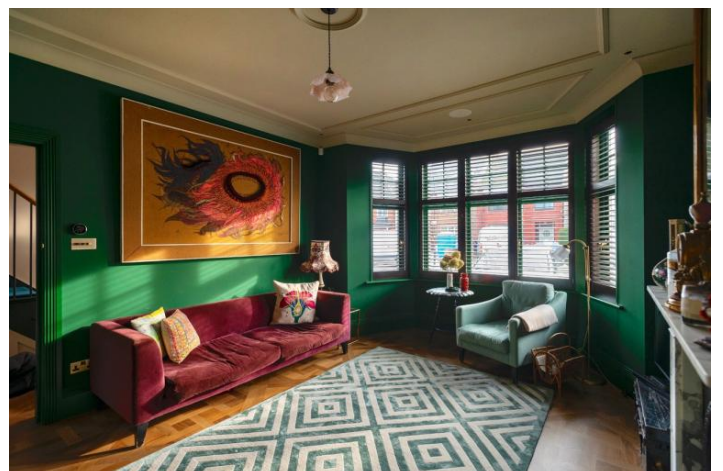

FL1722 Herbert Gardens - NW10

<http://www.freshlocations.com/property/herbert-gardens>

A beautiful, colourful house in Kensal Rise. This unique home offers three large double bedrooms, a large open plan kitchen/living/dining area with bifold doors which open into the garden. What makes this house truly special is each room's own colour scheme, from dark green to light pink, this house is full of character.

Features

Balcony | Bay Window | Boys Bedroom | Carpet | Ensuite | Fireplace | Full Height Windows | Garden | Gas Hob | Island Cooker | Island Kitchen | Large Kitchen | Light Wood Floor | Open Plan | Skylights | Staircase | Tiled Floor | Walk In Shower | Walk In Wardrobe | Wood Floors