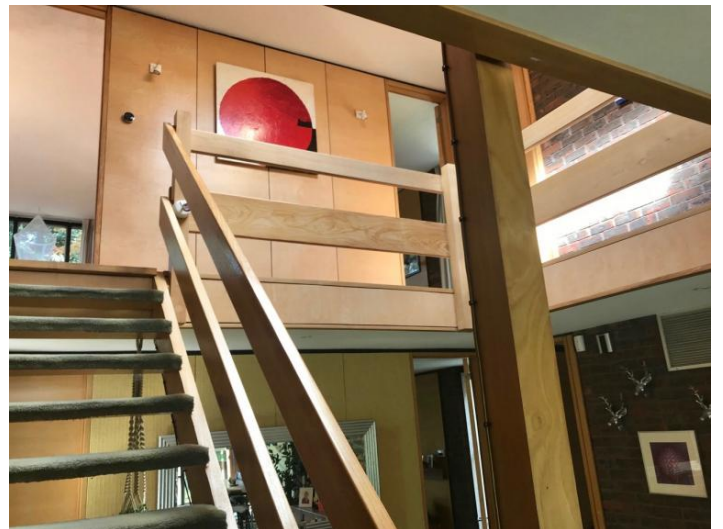

FL1627 Lakeside Drive - KT10

<http://www.freshlocations.com/property/lakeside-drive>

1970s Modernist house overlooking a lake in Surrey.

Features

Carpet | Exposed Brick | Full Height Windows | Large Bedroom | Open Plan | Open Staircase | Panelling | Staircase