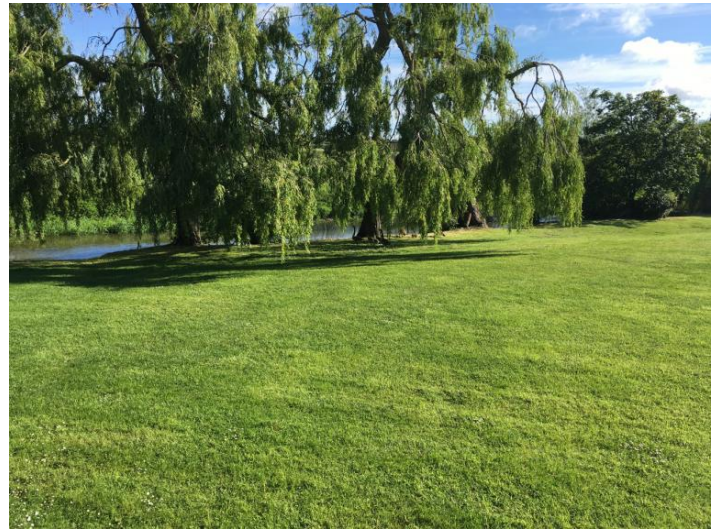

## FL1581 Wallingford - Oxfordshire

<http://www.freshlocations.com/property/wallingford>

A secluded country house set in 10 acres of gardens. The gardens include fields, wild meadows, formal gardens, a swimming pool and tennis court. The house is set down a tree-lined avenue and comprises multiple reception rooms and original features. The grounds include statue lawn, various patios and a Victorian bandstand.

### Features

Carpet | Driveway | Exposed Beams | Fireplace | Full Height Windows | Garage | Garden | Inglenook Fireplace | Large Bathroom | Large Bedroom | Large Driveway | Large Kitchen | Light Wood Floor | Maze | Open Plan | Overgrown Garden | Panelling | Tiled Floor | Walk In Shower | Walled Garden | Wood Floors