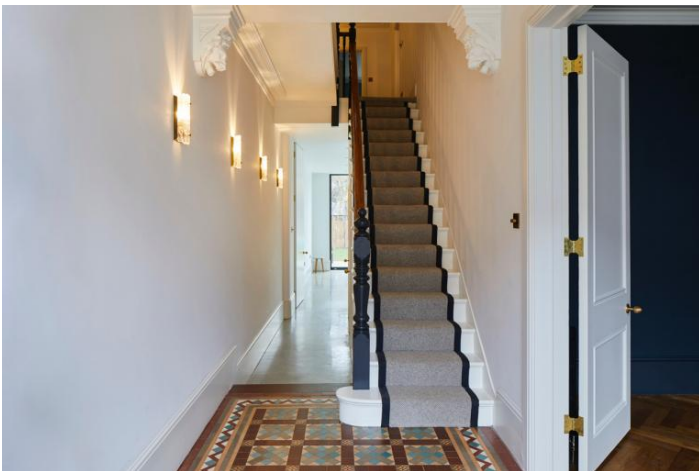

FL1533 Ritherdon - SW17

<http://www.freshlocations.com/property/ritherdon>

Minimalist Victorian shoot location in South West London. Large contemporary kitchen/living area with skylights and polished concrete floor. Hull height sliding doors leading out to the garden. Parquet floors in sitting room and master bathroom. Good sized bedrooms including children's bedrooms and 3 bathrooms. London Borough of Wandsworth.

Features

Boys Bedroom | Concrete Floor | Fireplace | Full Height Windows | Garden | Island Kitchen | Large Bathroom | Large Bedroom | Light Wood Floor | Parquet Floor | Skylights | Wood Floors

© 2020 Fresh Locations