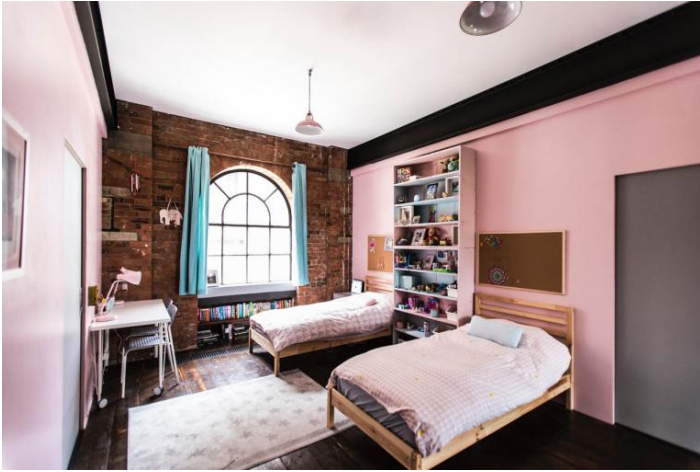

FL0391 Bow Factory - E14

<http://www.freshlocations.com/property/bow-factory>

Large converted warehouse filming location in East London. This versatile warehouse apartment has an industrial feel with exposed brick and crittal windows. It features an open plan kitchen with a moveable island, high ceilings and spacious bedrooms, lots of natural light and outdoor patio area. London Borough of Tower Hamlets.

Features

Decorating Possible | Ensuite | Exposed Brick | Gas Hob | Island Kitchen | Light Wood Floor | Open Plan | Staircase | Walk In Shower | Wood Floors

© 2020 Fresh Locations