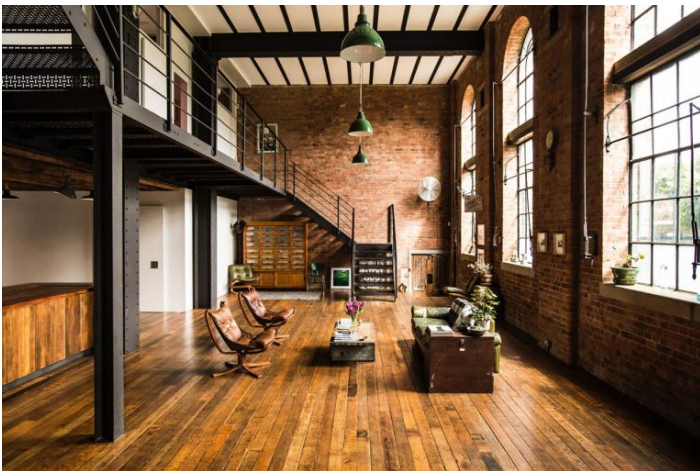

FL0391 Bow Factory - E14

<http://www.freshlocations.com/property/bow-factory>

Large converted warehouse filming location in East London. This versatile warehouse apartment has an industrial feel with exposed brick and crittal windows. It features an open plan kitchen with a moveable island, high ceilings and spacious bedrooms, lots of natural light and outdoor patio area. London Borough of Tower Hamlets.

Features

Decorating Possible | Ensuite | Exposed Brick | Gas Hob | Island Kitchen | Light Wood Floor | Open Plan | Staircase | Walk In Shower | Wood Floors

© 2020 Fresh Locations